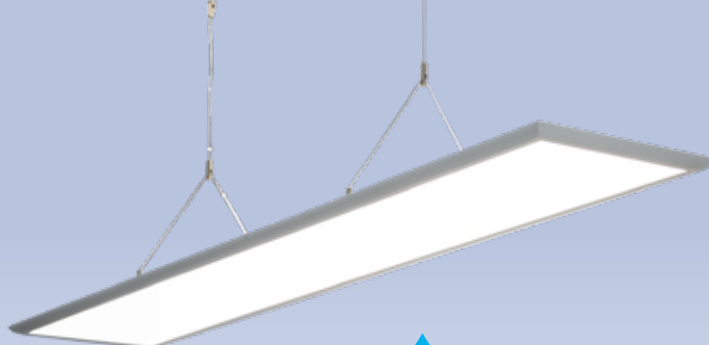

LED-Anbauleuchte

weiß, Stahl pulverbeschichtet, Abdeckung PMMA prismatisch, Abstrahlwinkel 90°, Lichtfarbe und Leistung per DIP-Schalter einstellbar, Bildschirmarbeitsplatztauglich UGR<19, Durchgangsverdrahtung möglich, 3000/4000 Kelvin

LxBxH 60x16,3x5 cm, 12/15/17/20 Watt, 1440/1680/2040/2400 Lumen
Art.Nr. 442345 159,95 €

LxBxH 120x16,3x5 cm, 18/22/27/31 Watt, 2400/2900/3450/3900 Lumen
Art.Nr. 442346 219,95 €

LxBxH 150x16,3x5 cm, 23/28/34/40 Watt, 3100/3700/4350/5000 Lumen
Art.Nr. 442347 249,95 €

Montageset für horizontale Seilabhängung

Art.Nr. 442350 24,95 €

Montageset für Seilabhängung 1m

Art.Nr. 442349 18,95 €

Wandbefestigung

Art.Nr. 442348 14,95 €

DALI LED-Pendelleuchte

Aluminium weiß, Mikroprisma Diffusor, direkt-/indirekt strahlend, Abstrahlwinkel 90°, geeignet für Bildschirmarbeitsplatz UGR<19, DALI-dimmbar inklusive 2 m Y-Seilabhängung, LxBxH 1495x295x20 mm, 4000 Kelvin

Lichtverteilung 70% nach unten und 30% nach oben, 40 Watt, 5700 Lumen
Art.Nr. 9391208 369,95 €

Lichtverteilung 50% nach unten und 50% nach oben, 40 Watt, 6000 Lumen
Art.Nr. 9391209 389,95 €

LED-Pendelleuchte

Aluminium weiß, Diffusor mikroporismatisch (UGR<19) direkt/indirekt strahlend, Lichtverteilung 30% nach oben, 70% nach unten, inkl. Baldachin und 1,5 m Y-Seilabhängung, LxBxH 119,5x19,5x2 cm, 40 Watt, inklusive LED

warmweiß 1100/2500 Lumen Art.Nr. 9123572 236,95 €
neutralweiß 1150/2650 Lumen Art.Nr. 9123571 236,95 €

LED-Stehleuchte