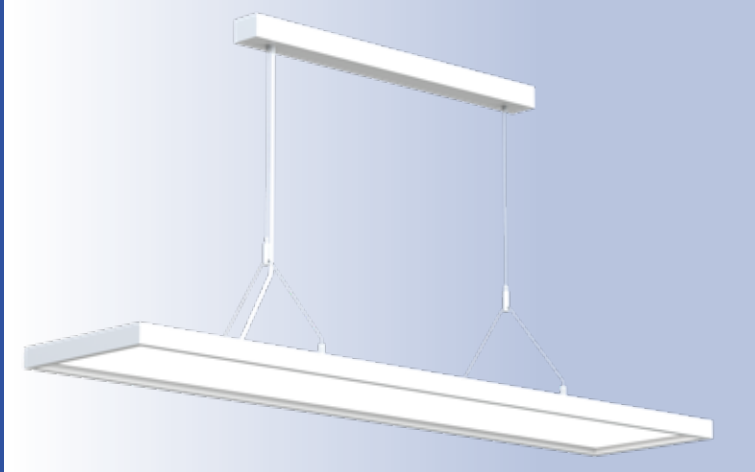

LUXERO LED-Pendelleuchte

Gehäuse: Aluminium, Abdeckung: Mikroprismenscheibe (direkt) & PMMA-Scheibe (indirekt), bildschirmarbeitsplatztauglich (UGR<19), 55 Watt (2/3 direkt, 1/3 indirekt), neutralweiß, 4.500 Lumen, DALI-dimmbar, Deckenbaldachin mit 2 Y-Seilaufhängungen, inkl. Anschlußleitung 1m, AC230V, IP20, 100°, CRI>80, Abmessungen Leuchte (LxBxH): 120x26x3cm, Abmessungen Baldachin (LxBxH): 60x7x3,5 cm

runde Ecken, grau	Art.Nr. 184197	464,95 €
spitz zulaufenden Ecken, weiss	Art.Nr. 114695	464,95 €
spitz zulaufenden Ecken, grau	Art.Nr. 215906	464,95 €